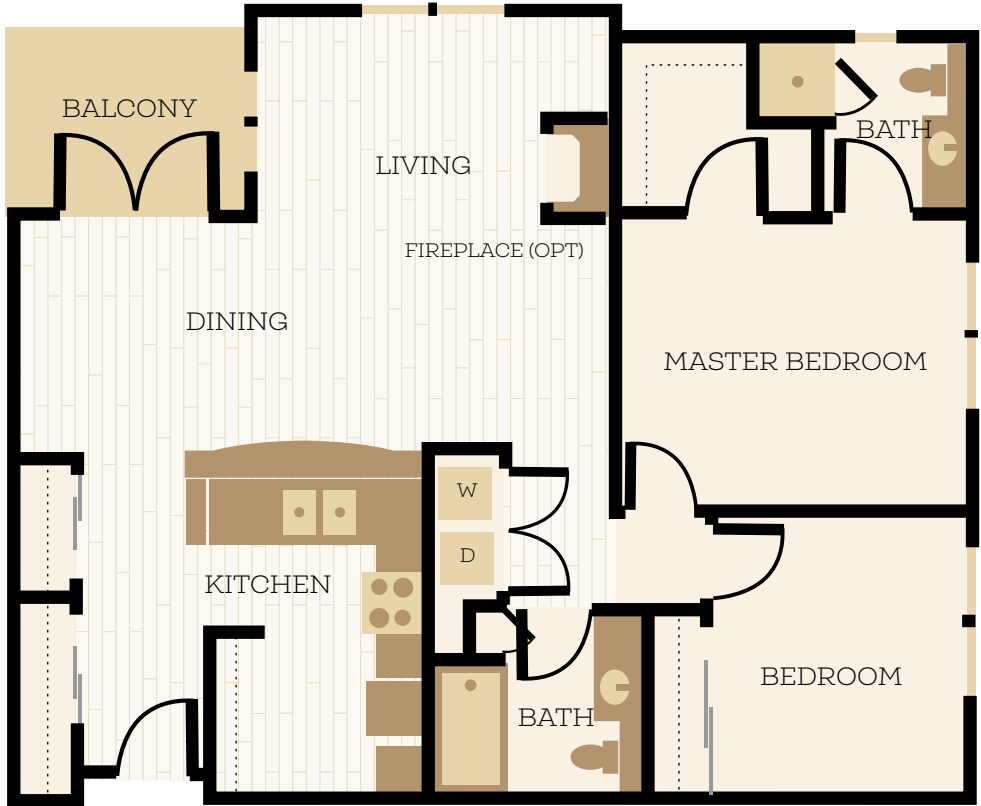

CHELSEA

AT JUANITA VILLAGE

WILTSHIRE

2 BEDROOM | 1.75 BATHROOM

1107 square feet

Apartment Home: _____ Date: _____ Light Dark

Location Notes (View, Floor): _____

RESERVE YOUR HOME TODAY!

Deposit Due: \$ _____ Refundable: \$ _____ Non-refundable: \$ _____

Note: All quotes expire in 24 hours; prices and specials are subject to change.

11718 97th Ln NE, Kirkland, WA 98034
LiveAtChelseaApartments.com

All floorplans are artist's conceptions and are not necessarily to scale.