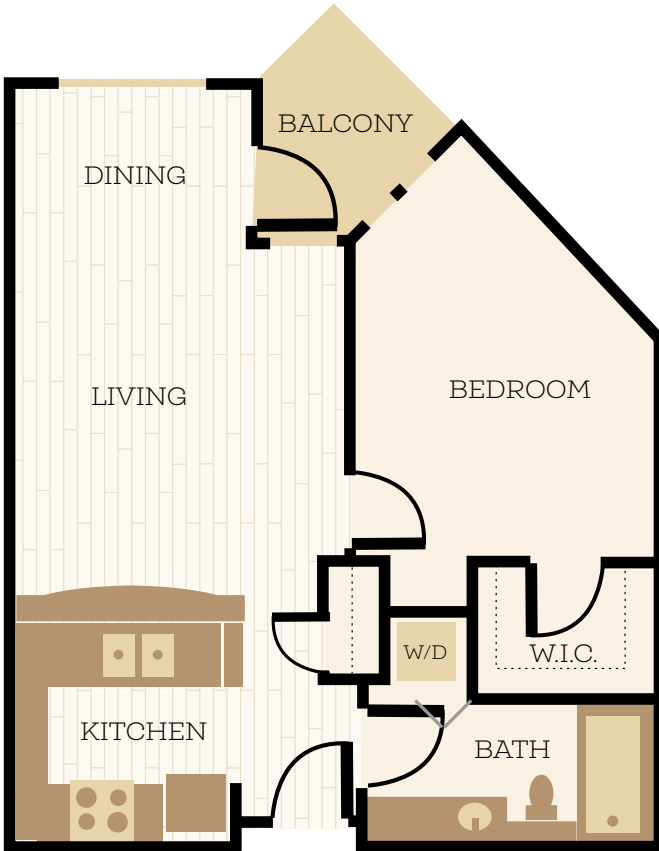

CHELSEA

AT JUANITA VILLAGE

LANCASTER

1 BEDROOM | 1 BATHROOM

689 square feet

Apartment Home: _____ Date: _____ Light Dark

Location Notes (View, Floor): _____

RESERVE YOUR HOME TODAY!

All floorplans are artist's conceptions and are not necessarily to scale.