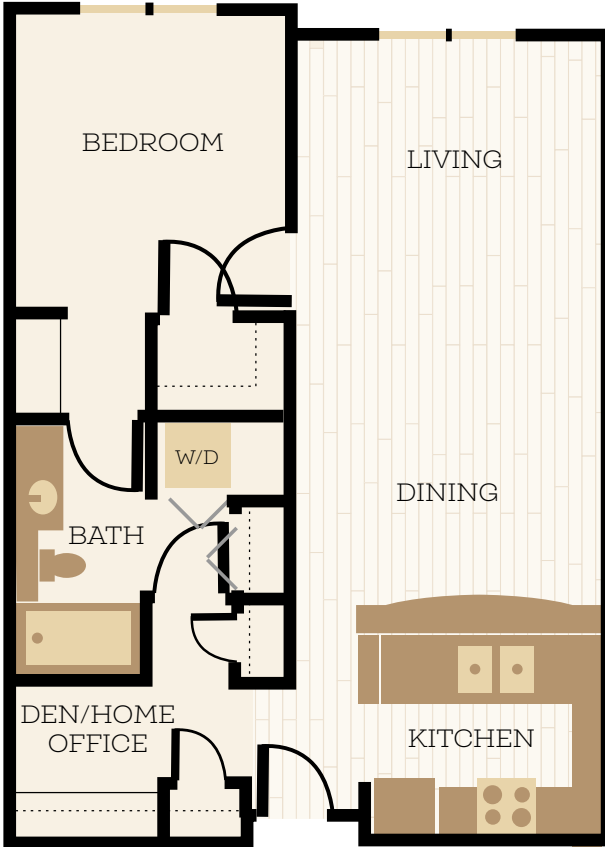

CHELSEA

AT JUANITA VILLAGE

CAMBRIDGE

1 BEDROOM | 1 BATHROOM | DEN

832 square feet

Apartment Home: _____ Date: _____ Light Dark

Location Notes (View, Floor): _____

RESERVE YOUR HOME TODAY!

All floorplans are artist's conceptions and are not necessarily to scale.