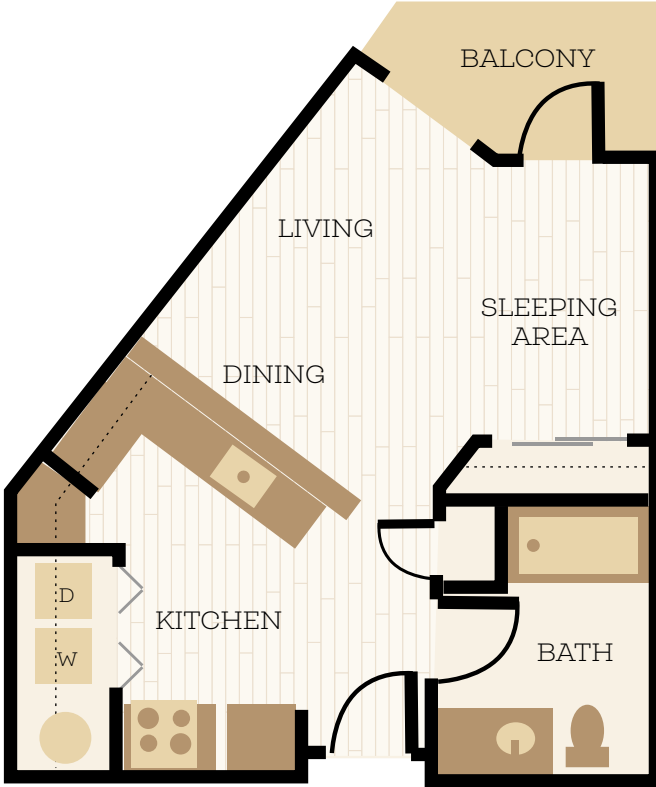

CHELSEA

AT JUANITA VILLAGE

ROYSTON

STUDIO | 1 BATHROOM

517 square feet

Apartment Home: _____ Date: _____ Light Dark

Location Notes (View, Floor): _____

RESERVE YOUR HOME TODAY!

All floorplans are artist's conceptions and are not necessarily to scale.