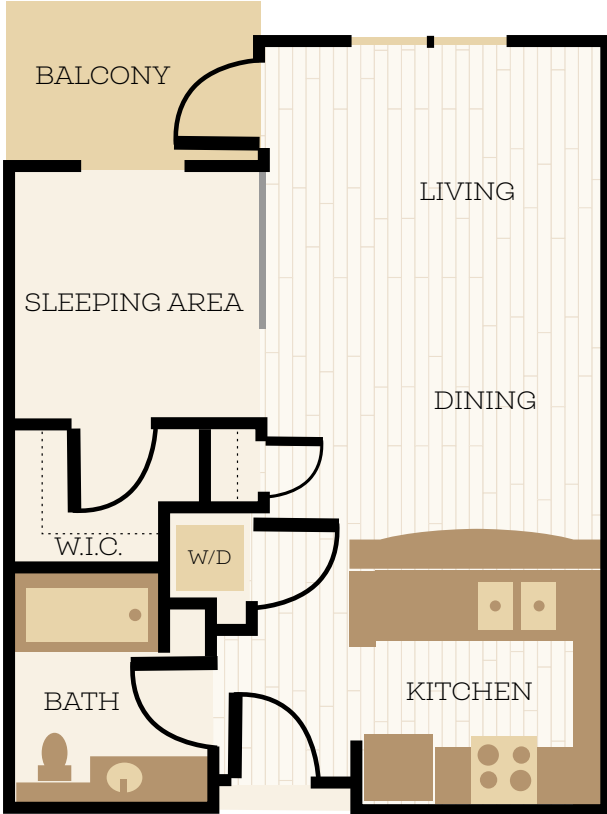

CHELSEA

AT JUANITA VILLAGE

CHESHIRE

STUDIO | 1 BATHROOM

577 square feet

Apartment Home: _____ Date: _____ ☐ Light ☐ Dark

Location Notes (View, Floor): _____

RESERVE YOUR HOME TODAY!

Deposit Due: $ _____ Refundable: $ _____ Non-refundable: $ _____

Note: All quotes expire in 24 hours; prices and specials are subject to change.

11718 97th Ln NE, Kirkland, WA 98034
LiveAtChelseaApartments.com

All floorplans are artist's conceptions and are not necessarily to scale.