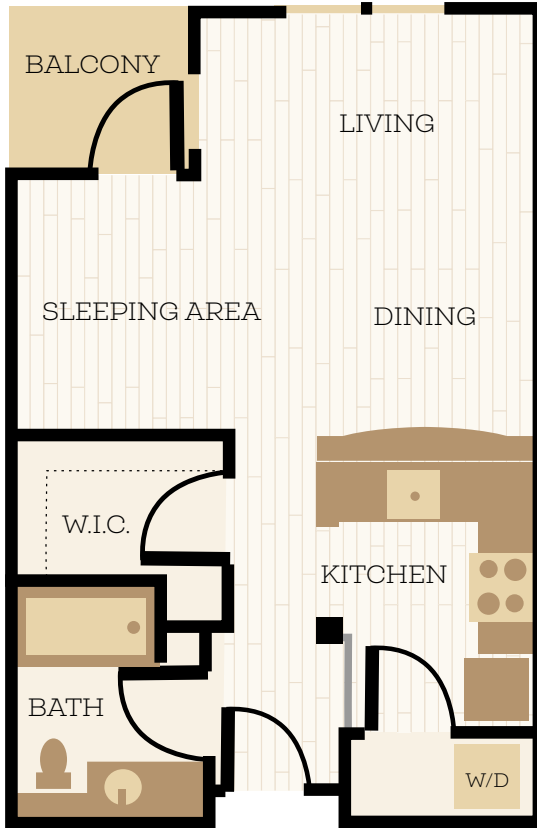

CHELSEA

AT JUANITA VILLAGE

ANDOVER

STUDIO | 1 BATHROOM

553 square feet

Apartment Home: _____ Date: _____ Light Dark

Location Notes (View, Floor): _____

RESERVE YOUR HOME TODAY!

All floorplans are artist's conceptions and are not necessarily to scale.