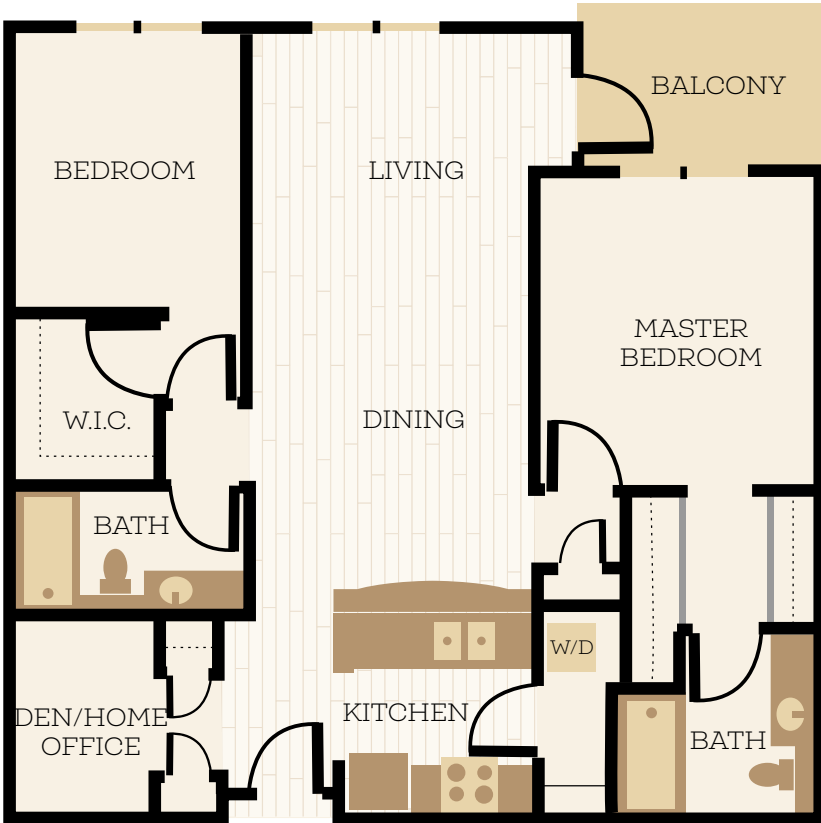

CHELSEA

AT JUANITA VILLAGE

HAMPSHIRE

2 BEDROOM | 2 BATHROOM

1131-1156 square feet

Apartment Home: _____ Date: _____ Light Dark

Location Notes (View, Floor): _____

RESERVE YOUR HOME TODAY!

Deposit Due: \$ _____ Refundable: \$ _____ Non-refundable: \$ _____

Note: All quotes expire in 24 hours; prices and specials are subject to change.

11718 97th Ln NE, Kirkland, WA 98034
LiveAtChelseaApartments.com

All floorplans are artist's conceptions and are not necessarily to scale.