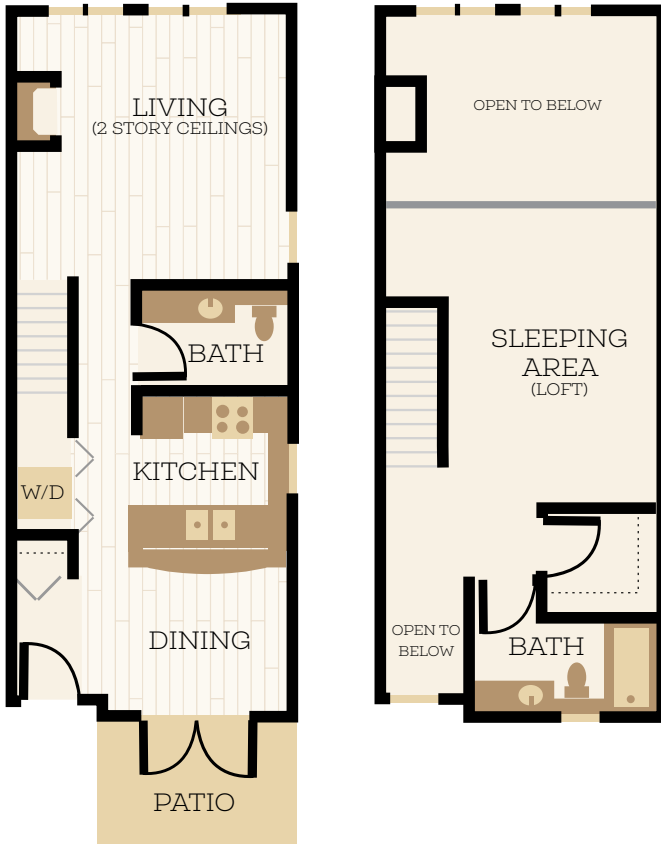

## YORK

1 BEDROOM | 1.5 BATHROOM

990-1015 square feet

Apartment Home: \_\_\_\_\_ Date: \_\_\_\_\_  Light  Dark

Location Notes (View, Floor): \_\_\_\_\_

All floorplans are artist's conceptions and are not necessarily to scale.