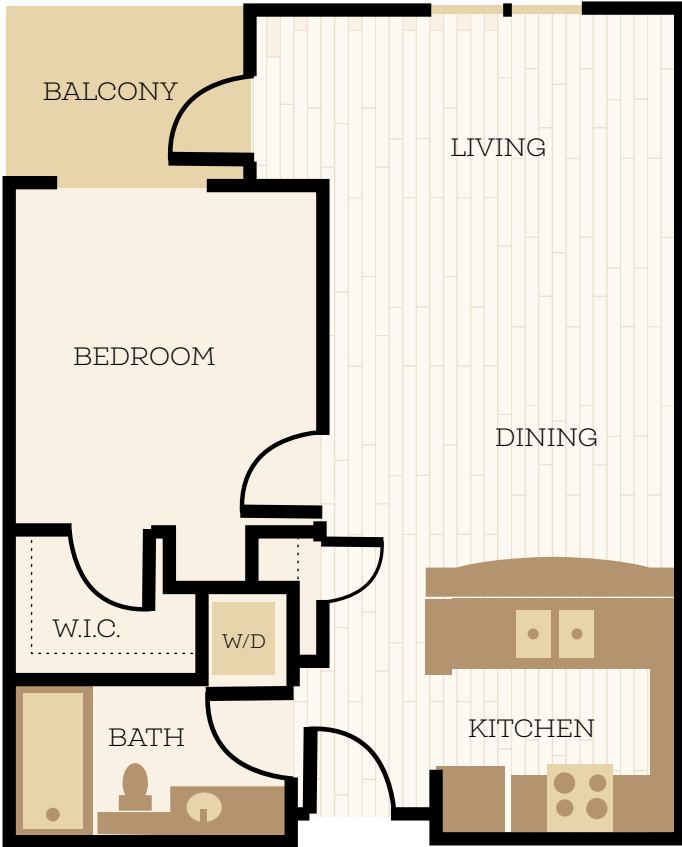

CHELSEA

AT JUANITA VILLAGE

PRESCOTT

1 BEDROOM | 1 BATHROOM

691 square feet

Apartment Home: _____ Date: _____ Light Dark

Location Notes (View, Floor): _____

RESERVE YOUR HOME TODAY!

All floorplans are artist's conceptions and are not necessarily to scale.