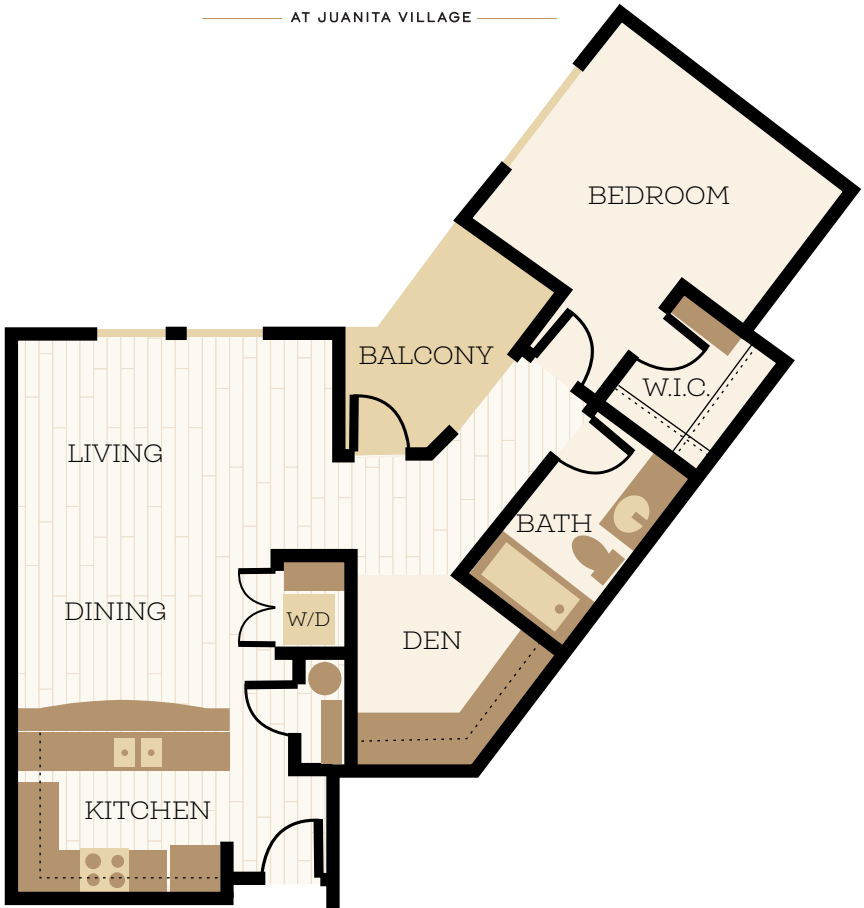

CHELSEA

AT JUANITA VILLAGE

OXFORD

1 BEDROOM | 1 BATHROOM | DEN

888 square feet

Apartment Home: _____ Date: _____ Light Dark

Location Notes (View, Floor): _____

RESERVE YOUR HOME TODAY!

All floorplans are artist's conceptions and are not necessarily to scale.