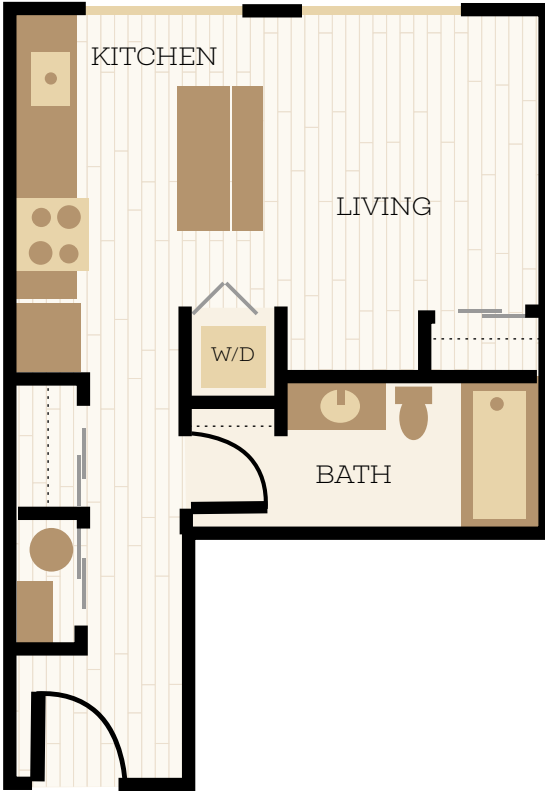

CHELSEA

AT JUANITA VILLAGE

WINCHESTER

STUDIO | 1 BATHROOM

448-552 square feet

Apartment Home: _____ Date: _____ Light Dark

Location Notes (View, Floor): _____

RESERVE YOUR HOME TODAY!

All floorplans are artist's conceptions and are not necessarily to scale.