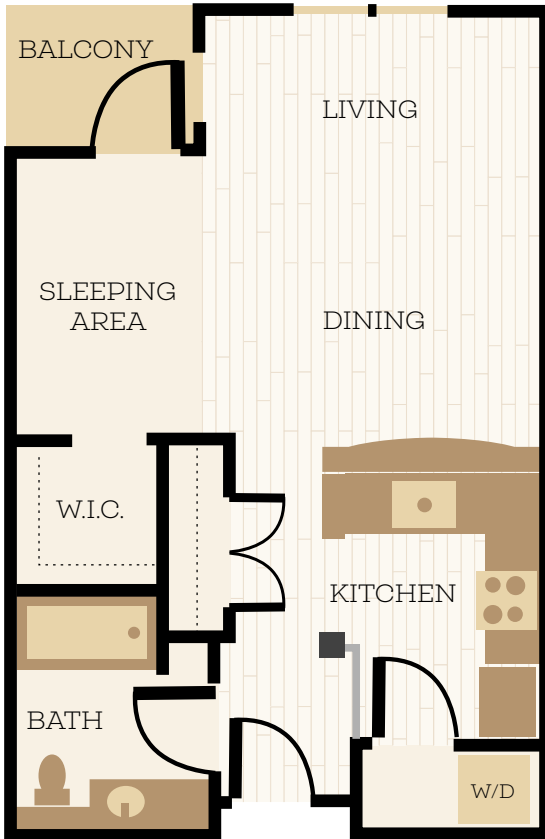

CHELSEA

AT JUANITA VILLAGE

CANTERBURY

STUDIO | 1 BATHROOM

560 square feet

Apartment Home: _____ Date: _____ Light Dark
Location Notes (View, Floor): _____

RESERVE YOUR HOME TODAY!

Deposit Due: \$ _____ Refundable: \$ _____ Non-refundable: \$ _____

Note: All quotes expire in 24 hours; prices and specials are subject to change.

11718 97th Ln NE, Kirkland, WA 98034
LiveAtChelseaApartments.com

All floorplans are artist's conceptions and are not necessarily to scale.