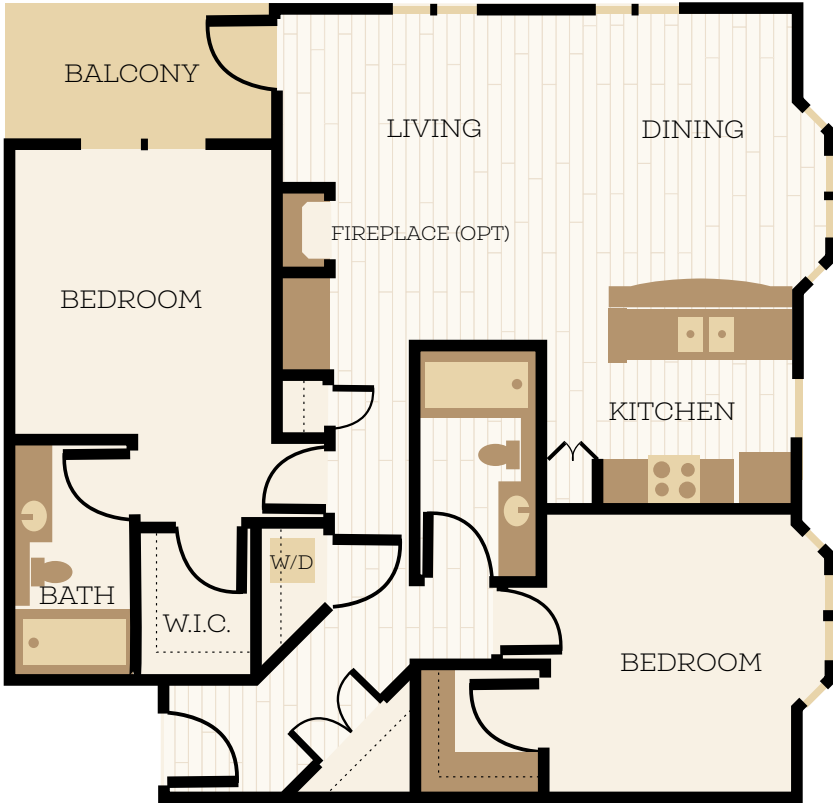

CHELSEA

AT JUANITA VILLAGE

NORFOLK

2 BEDROOM | 2 BATHROOM

1153-1174 square feet

Apartment Home: _____ Date: _____ Light Dark

Location Notes (View, Floor): _____

RESERVE YOUR HOME TODAY!

Deposit Due: \$ _____ Refundable: \$ _____ Non-refundable: \$ _____

Note: All quotes expire in 24 hours; prices and specials are subject to change.

11718 97th Ln NE, Kirkland, WA 98034
LiveAtChelseaApartments.com

All floorplans are artist's conceptions and are not necessarily to scale.