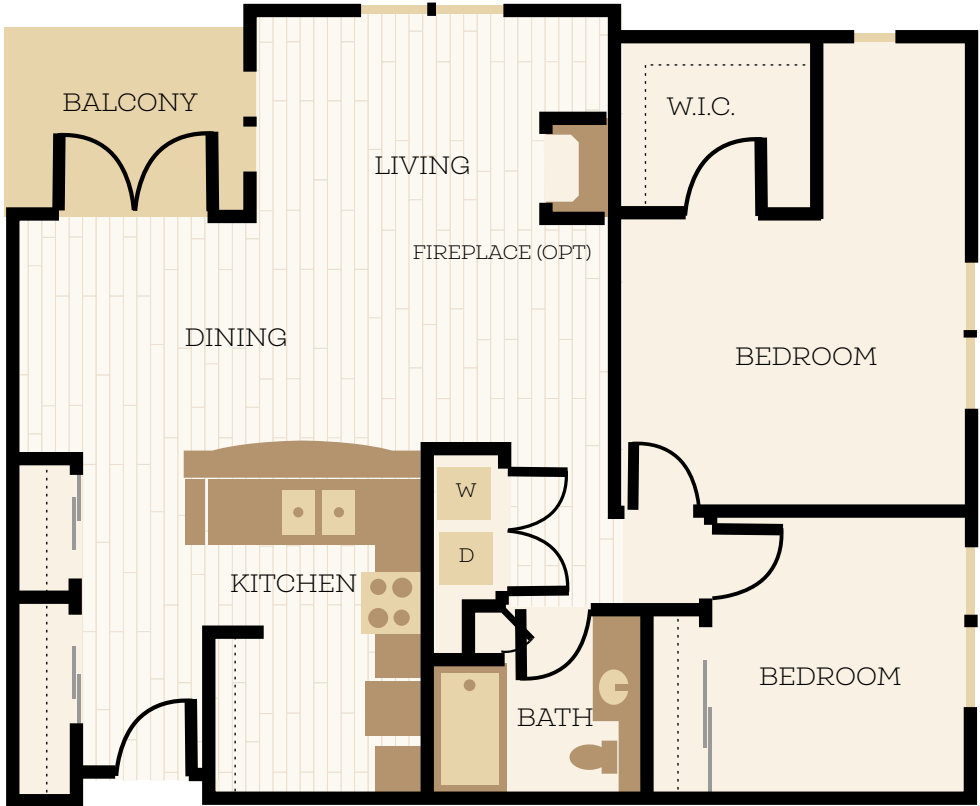

## HUNTINGTON

2 BEDROOM | 1 BATHROOM

1083-1090 square feet

Apartment Home: \_\_\_\_\_ Date: \_\_\_\_\_  Light  Dark

Location Notes (View, Floor): \_\_\_\_\_

All floorplans are artist's conceptions and are not necessarily to scale.