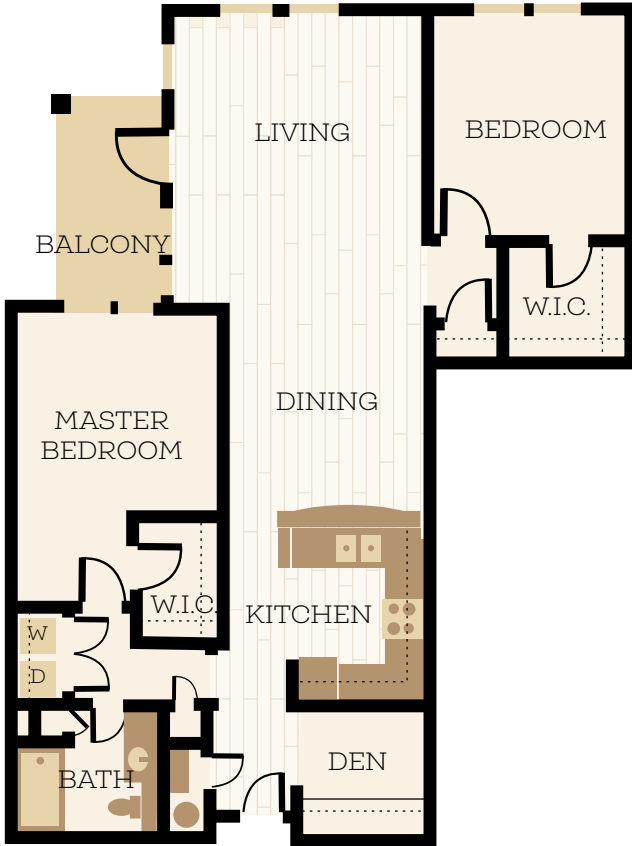

## HADLEIGH

2 BEDROOM | 1 BATHROOM | DEN

1141 square feet

Apartment Home: \_\_\_\_\_ Date: \_\_\_\_\_  Light  Dark

Location Notes (View, Floor): \_\_\_\_\_

All floorplans are artist's conceptions and are not necessarily to scale.