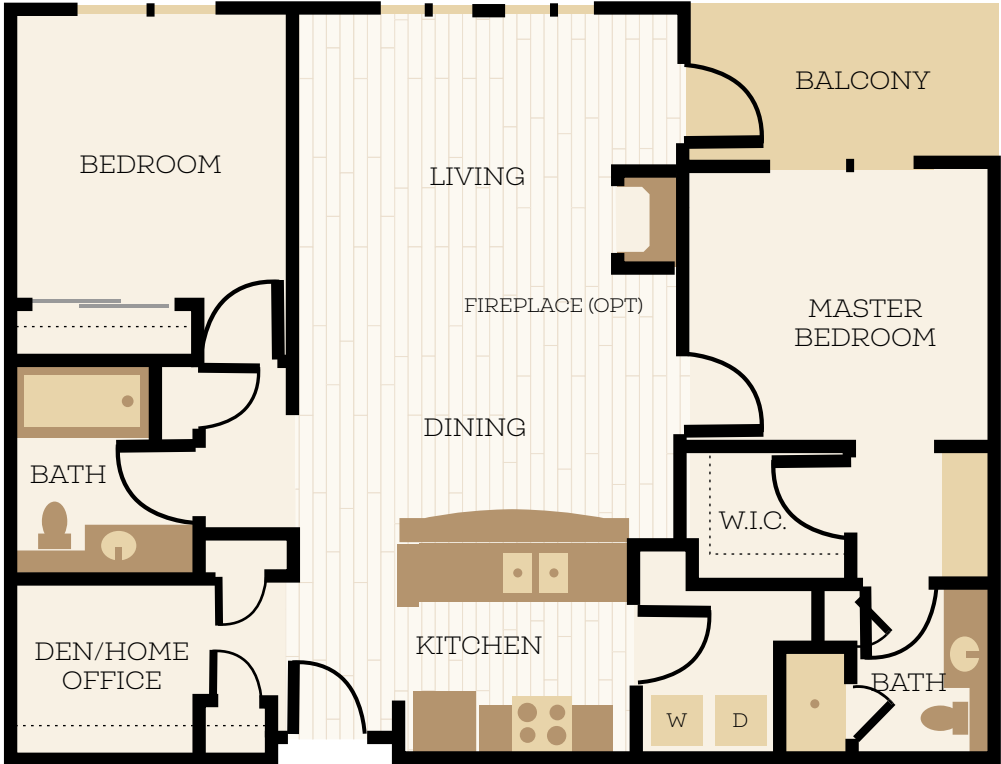

CHELSEA

AT JUANITA VILLAGE

BEXLEY

2 BEDROOM | 1.75 BATHROOM | DEN

1120-1132 square feet

Apartment Home: _____ Date: _____ Light Dark

Location Notes (View, Floor): _____

RESERVE YOUR HOME TODAY!

Deposit Due: \$ _____ Refundable: \$ _____ Non-refundable: \$ _____

Note: All quotes expire in 24 hours; prices and specials are subject to change.

11718 97th Ln NE, Kirkland, WA 98034
LiveAtChelseaApartments.com

All floorplans are artist's conceptions and are not necessarily to scale.