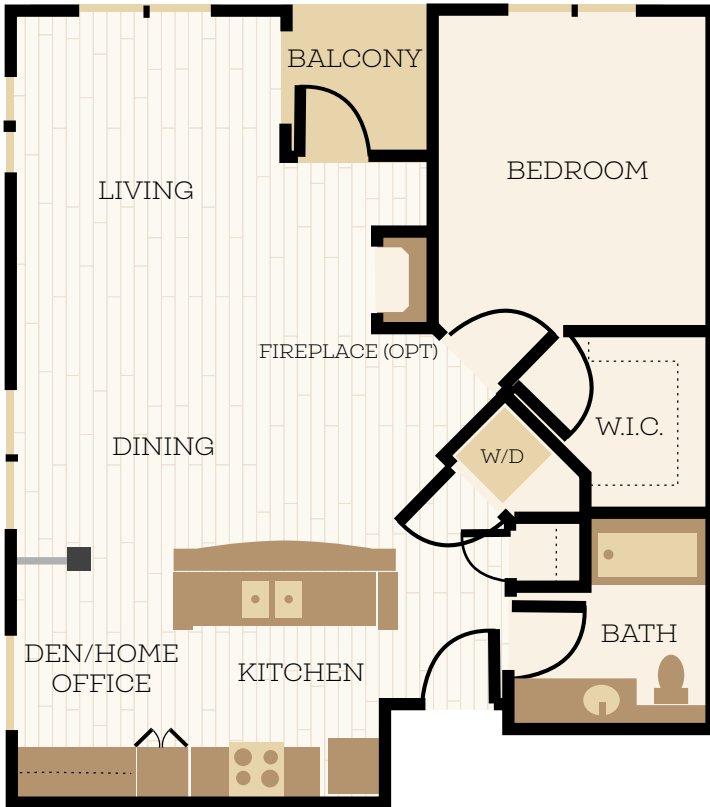

## SUTTON

1 BEDROOM | 1 BATHROOM | DEN

843-909 square feet

Apartment Home: \_\_\_\_\_ Date: \_\_\_\_\_  Light  Dark

Location Notes (View, Floor): \_\_\_\_\_

All floorplans are artist's conceptions and are not necessarily to scale.