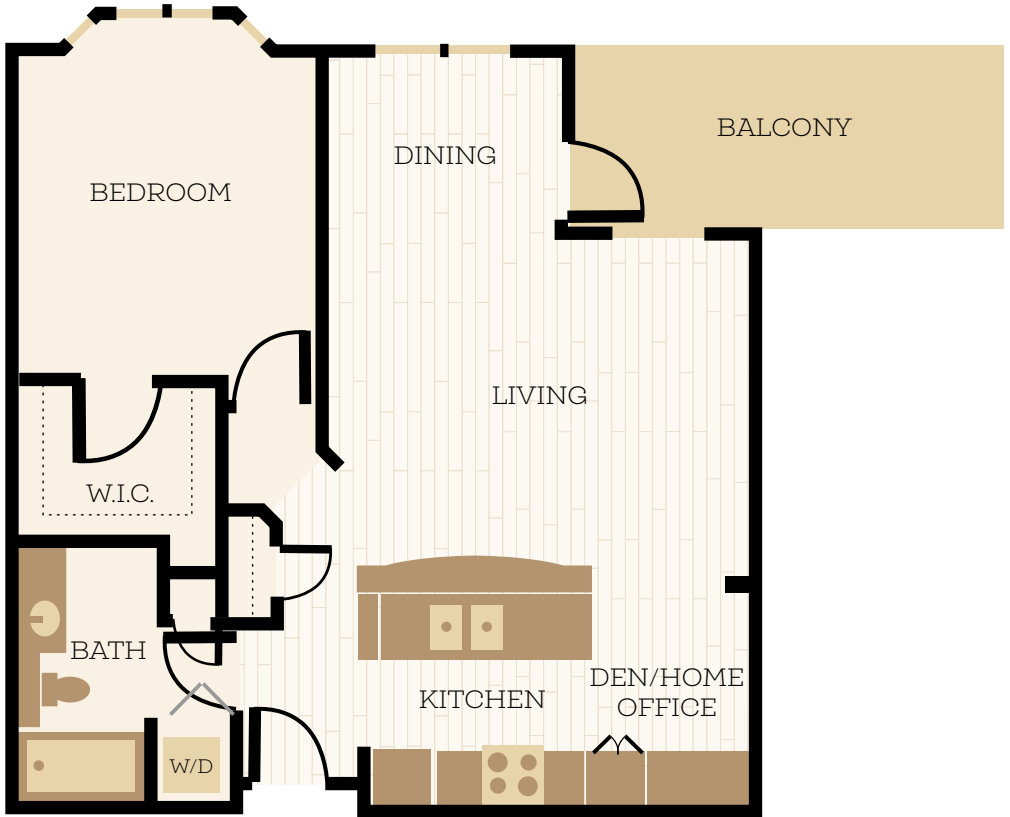

## NEWBURY

1 BEDROOM | 1 BATHROOM

853 square feet

Apartment Home: \_\_\_\_\_ Date: \_\_\_\_\_  Light  Dark

Location Notes (View, Floor): \_\_\_\_\_

All floorplans are artist's conceptions and are not necessarily to scale.